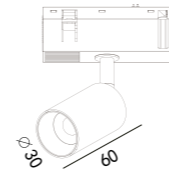

48V TRACK-SPORT LIGHT PROPUS